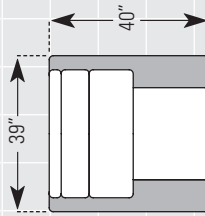

ITEM #83
MOTORIZED RECLINING CHAIR
WITH HEADREST