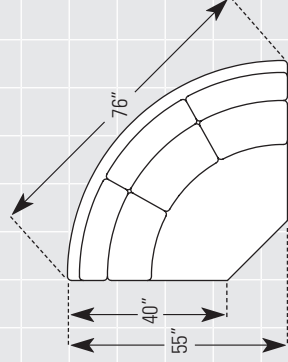

418 STYLE RECLINING SECTIONAL WITH HEADREST

AVAILABLE PIECES

SMITH BROTHERS

of B E R N E

DIAGRAMS 1/4"=1'

All dimensions are approximate. See www.smithbrothers.net for more information.
Website Version - Not to Scale

ITEM #53 WEDGE

NOTE: The Wedge must be attached to a stationary chair on at least one end so that recliner footrests can all open at the same time without interference.