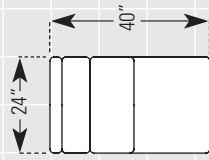

DIMENSIONS:

		Width	Depth	Height	Inside Width	Seat Height	Seat Depth	Arm Height	Overall Length Fully Reclined	Wall Clearance Needed	Footrest Extension
▶	418-84* LAF Motorized Reclining Chair with Headrest <i>(shown)</i>	32	40	43	24	20	19	26	71	8	16
▶	418-85* RAF Motorized Reclining Chair with Headrest <i>(shown)</i>	32	40	43	24	20	19	26	71	8	16
▶	418-36 Stationary Armless Chair <i>(shown)</i>	24	40	43	24	20	19	-	-	-	-
	418-86* Motorized Reclining Armless Chair with Headrest	24	40	43	24	20	19	-	71	8	16
	418-53 Wedge	76	40	43	49	20	19	-	-	-	-
	418-71 Deluxe Straight Console	15	40	38	-	-	-	-	-	-	-
▶	418-73 Deluxe Angled Console <i>(shown)</i>	27	40	38	-	-	-	-	-	-	-
	418-83* Motorized Reclining Chair with Headrest	39	40	43	22	20	19	26	71	8	16

* Battery Pack Available

All dimensions are approximate.
For more detailed information go to: www.smithbrothers.net/catalog/418

418 STYLE RECLINING SECTIONAL WITH HEADREST

AVAILABLE PIECES

SMITH BROTHERS

of B E R N E

DIAGRAMS 1/4"=1'

All dimensions are approximate. See www.smithbrothers.net for more information.
Website Version - Not to Scale

ITEM #36
STATIONARY
ARMLESS CHAIR
ITEM #86
MOTORIZED
ARMLESS RECLINING
CHAIR WITH HEADREST