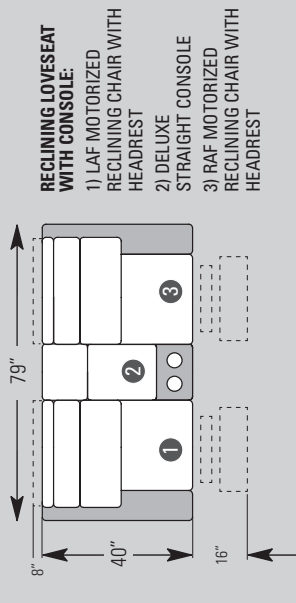

RECLINING LOVESEAT WITH CONSOLE:
1) LAF MOTORIZED RECLINING CHAIR WITH HEADREST
2) DELUXE STRAIGHT CONSOLE
3) RAF MOTORIZED RECLINING CHAIR WITH HEADREST