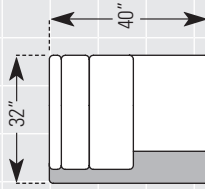

ITEM #84
LAF MOTORIZED RECLINING CHAIR
WITH HEADREST