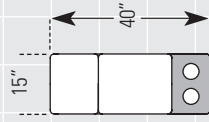

ITEM #71
DELUXE
STRAIGHT
CONSOLE