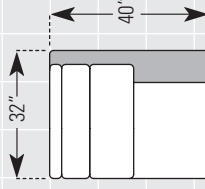

ITEM #85
RAF MOTORIZED RECLINING CHAIR
WITH HEADREST

EXAMPLE COMBINATIONS

Note that armless sides have exposed connector brackets, so all configurations must have an arm at both the left and right ends.

Example diagrams are not to scale.