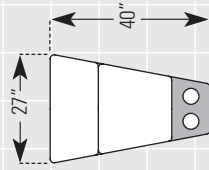

ITEM #73
DELUXE 22°
ANGLED
CONSOLE