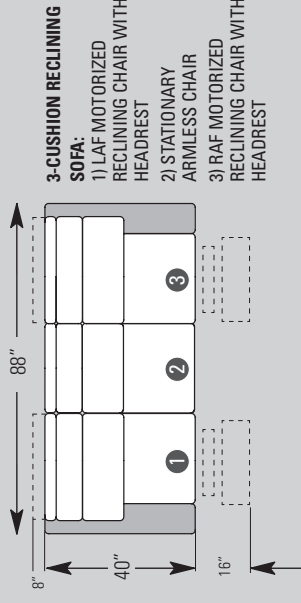

3-CUSHION RECLINING SOFA:
1) LAF MOTORIZED RECLINING CHAIR WITH HEADREST
2) STATIONARY ARMLESS CHAIR
3) RAF MOTORIZED RECLINING CHAIR WITH HEADREST