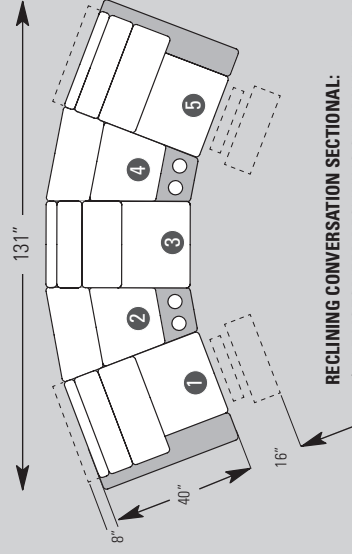

RECLINING LOVESEAT WITH CONSOLE:
1) LAF MOTORIZED RECLINING CHAIR WITH HEADREST
2) DELUXE STRAIGHT CONSOLE
3) RAF MOTORIZED RECLINING CHAIR WITH HEADREST

RECLINING CONVERSATION SECTIONAL:
1) LAF MOTORIZED RECLINING CHAIR WITH HEADREST
2) DELUXE ANGLED CONSOLE
3) STATIONARY ARMLESS CHAIR
4) DELUXE ANGLED CONSOLE
5) RAF MOTORIZED RECLINING CHAIR WITH HEADREST

418 STYLE RECLINING SECTIONAL WITH HEADREST

Choose from a variety of different pieces to create an infinite number of combinations. Each piece in the 418 Style is a single seat, and our innovative bracket system allows you to position them in any configuration; from a simple reclining sofa to a custom-sized sectional. This bracket system keeps the units together and prevents shifting or separating.

LAF = Left Arm Facing, RAF = Right Arm Facing

COMMON DIMENSIONS

OVERALL HEIGHT	43"
OVERALL HEIGHT OF CONSOLES	38"
SEAT HEIGHT	20"
SEAT DEPTH	19"
ARM HEIGHT	26"
RECLINER FOOTREST EXTENSION	16"
WALL CLEARANCE NEEDED	8"
OVERALL LENGTH FULLY RECLINED	71"